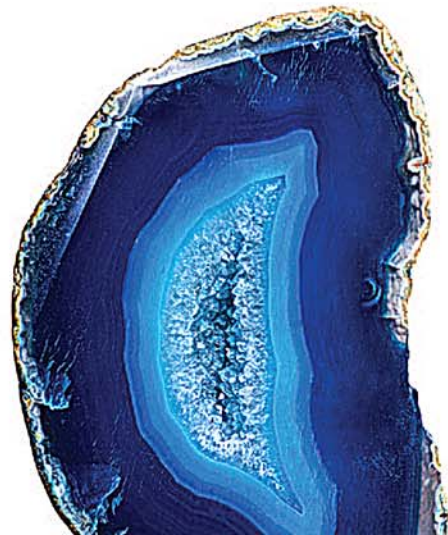

Modern technology, and our society as a whole, depends upon rocks and minerals as raw materials, whilst gems have been prized since antiquity for adornment and as symbols of status and wealth.

Whilst every effort is made to ensure the accuracy of the colour's seen in this brochure, variations may occur.

When ordering any colour, please specify both the colour code and name.

Random Fact's: Amethyst's purple hues have long made it a symbol of purity and royalty for rulers, clergymen, and the wealthy. Malachite was used by the Ancient Egyptians in jewellery pieces and was sometimes grounded up to make cosmetics, whilst in the Middle Ages, parents attached it to their children's beds to ward off evil spirits and witches.

*Please note these are metallic finishes